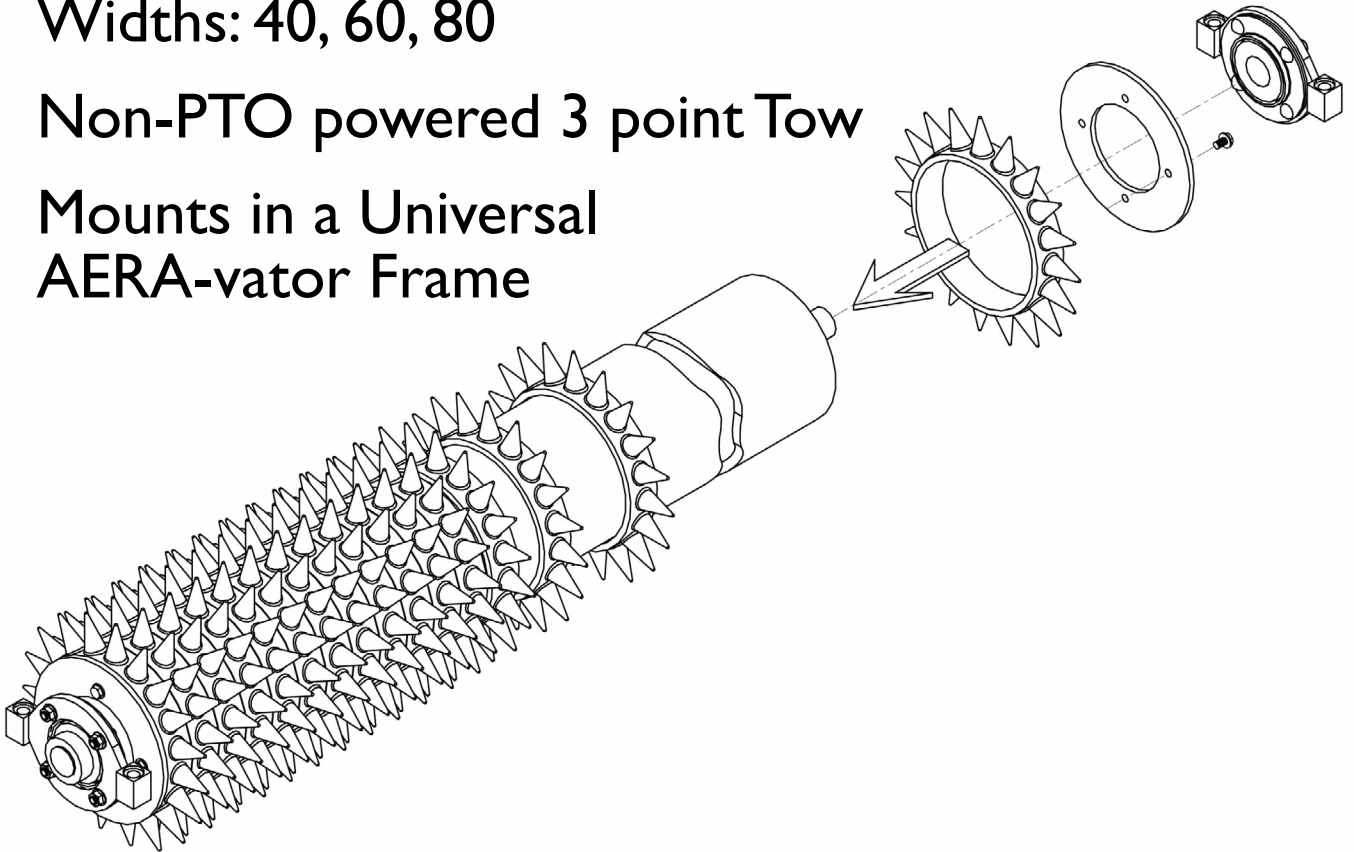

New!

UNIVERSAL MULTI-SPIKE SHAFT

- ✓ 58 holes per square foot
- ✓ 1 ¼ Cone Profile
- ✓ Effective Diameter: 9"
- ✓ Widths: 40, 60, 80
- ✓ Non-PTO powered 3 point Tow
- ✓ Mounts in a Universal AERA-vator Frame